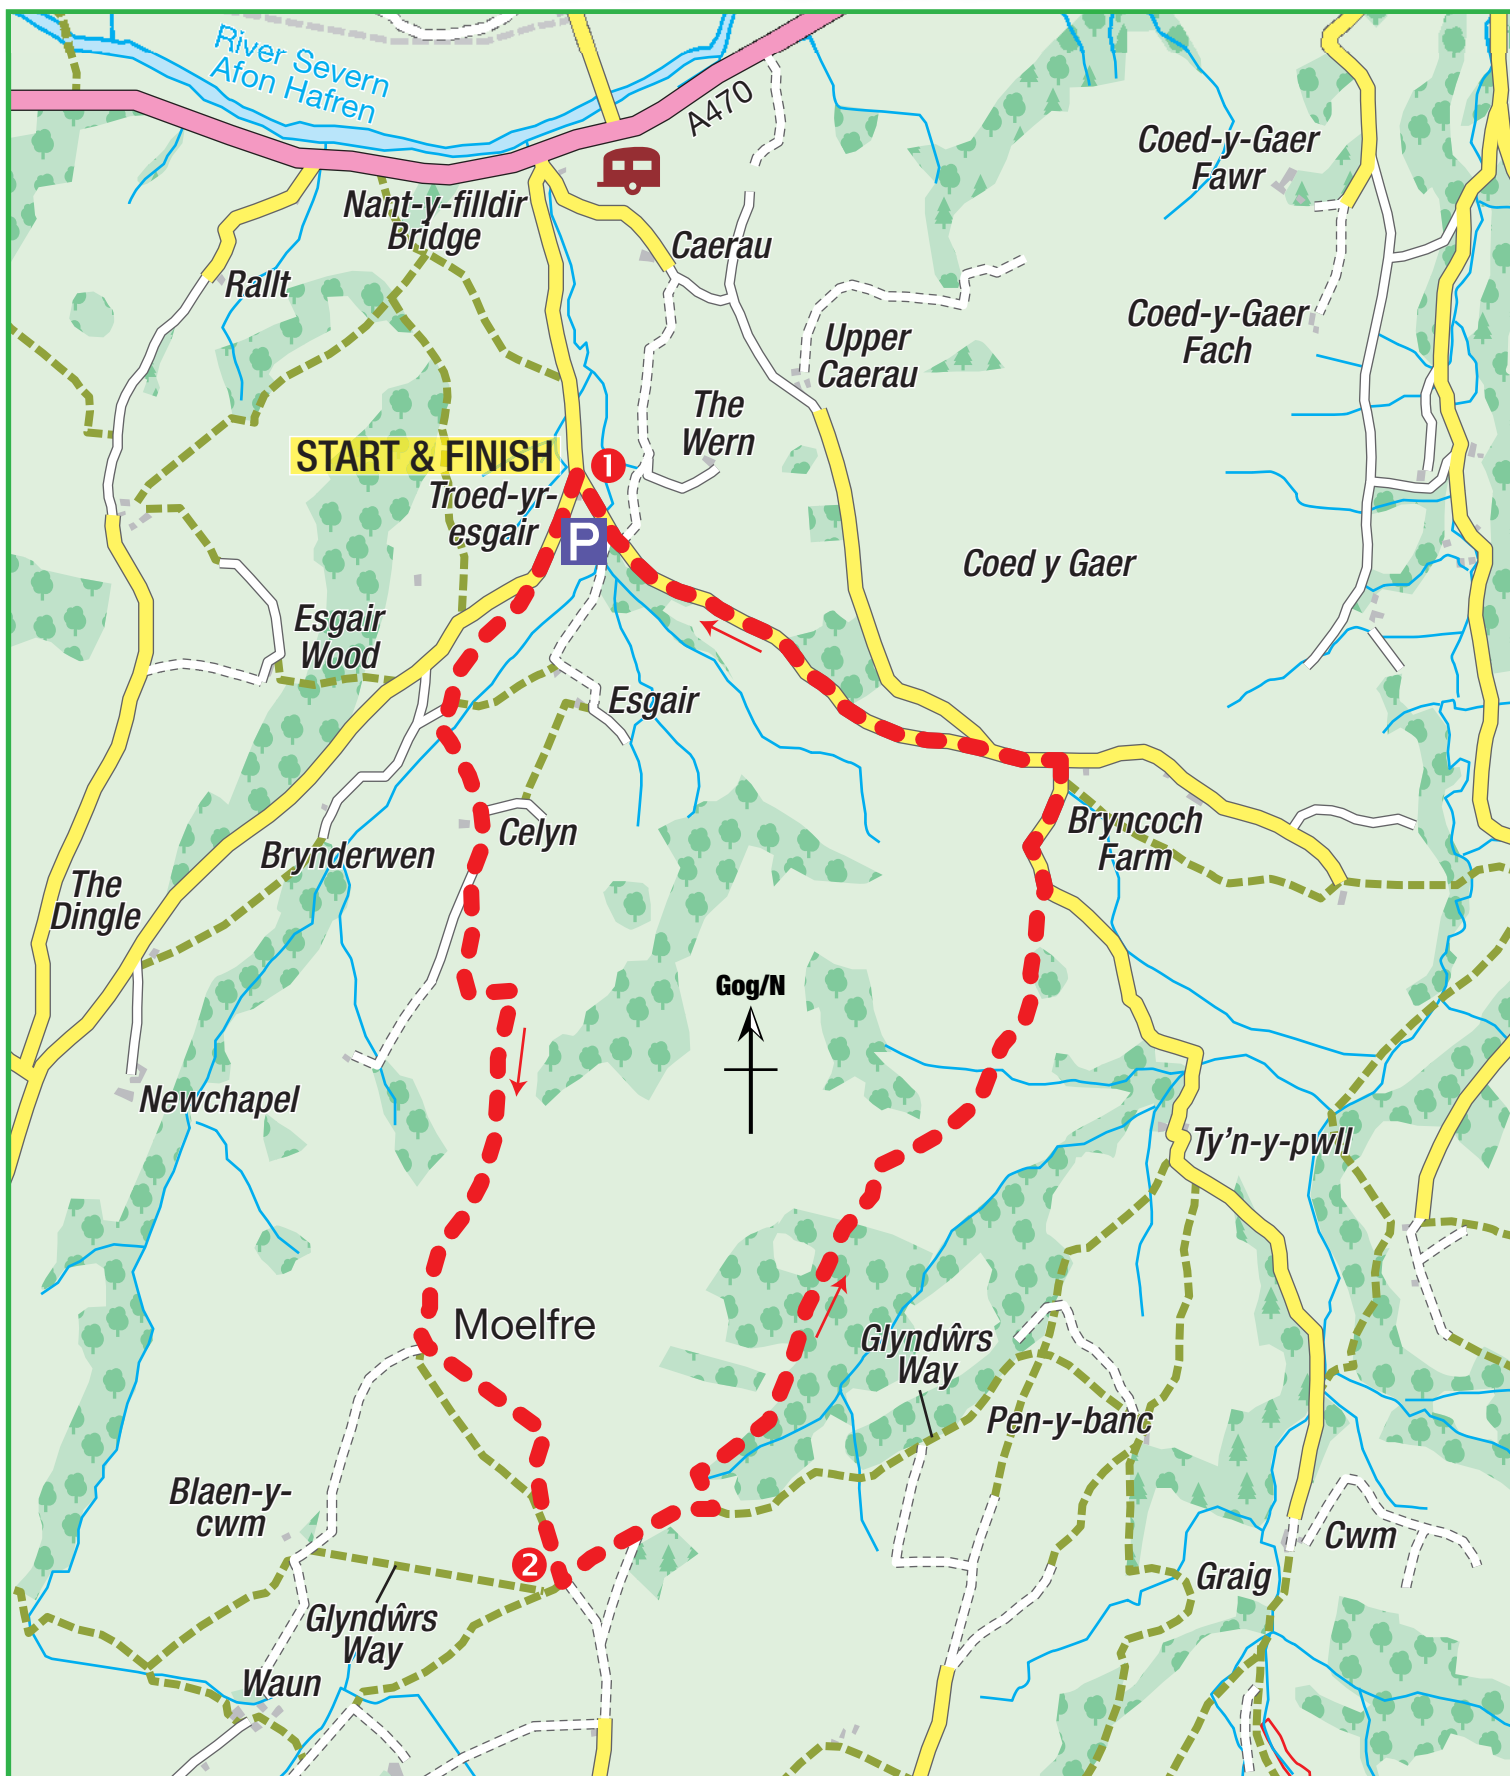

Troed-yr-esgair - Moelfre Walk

Scale (approx)
Metres